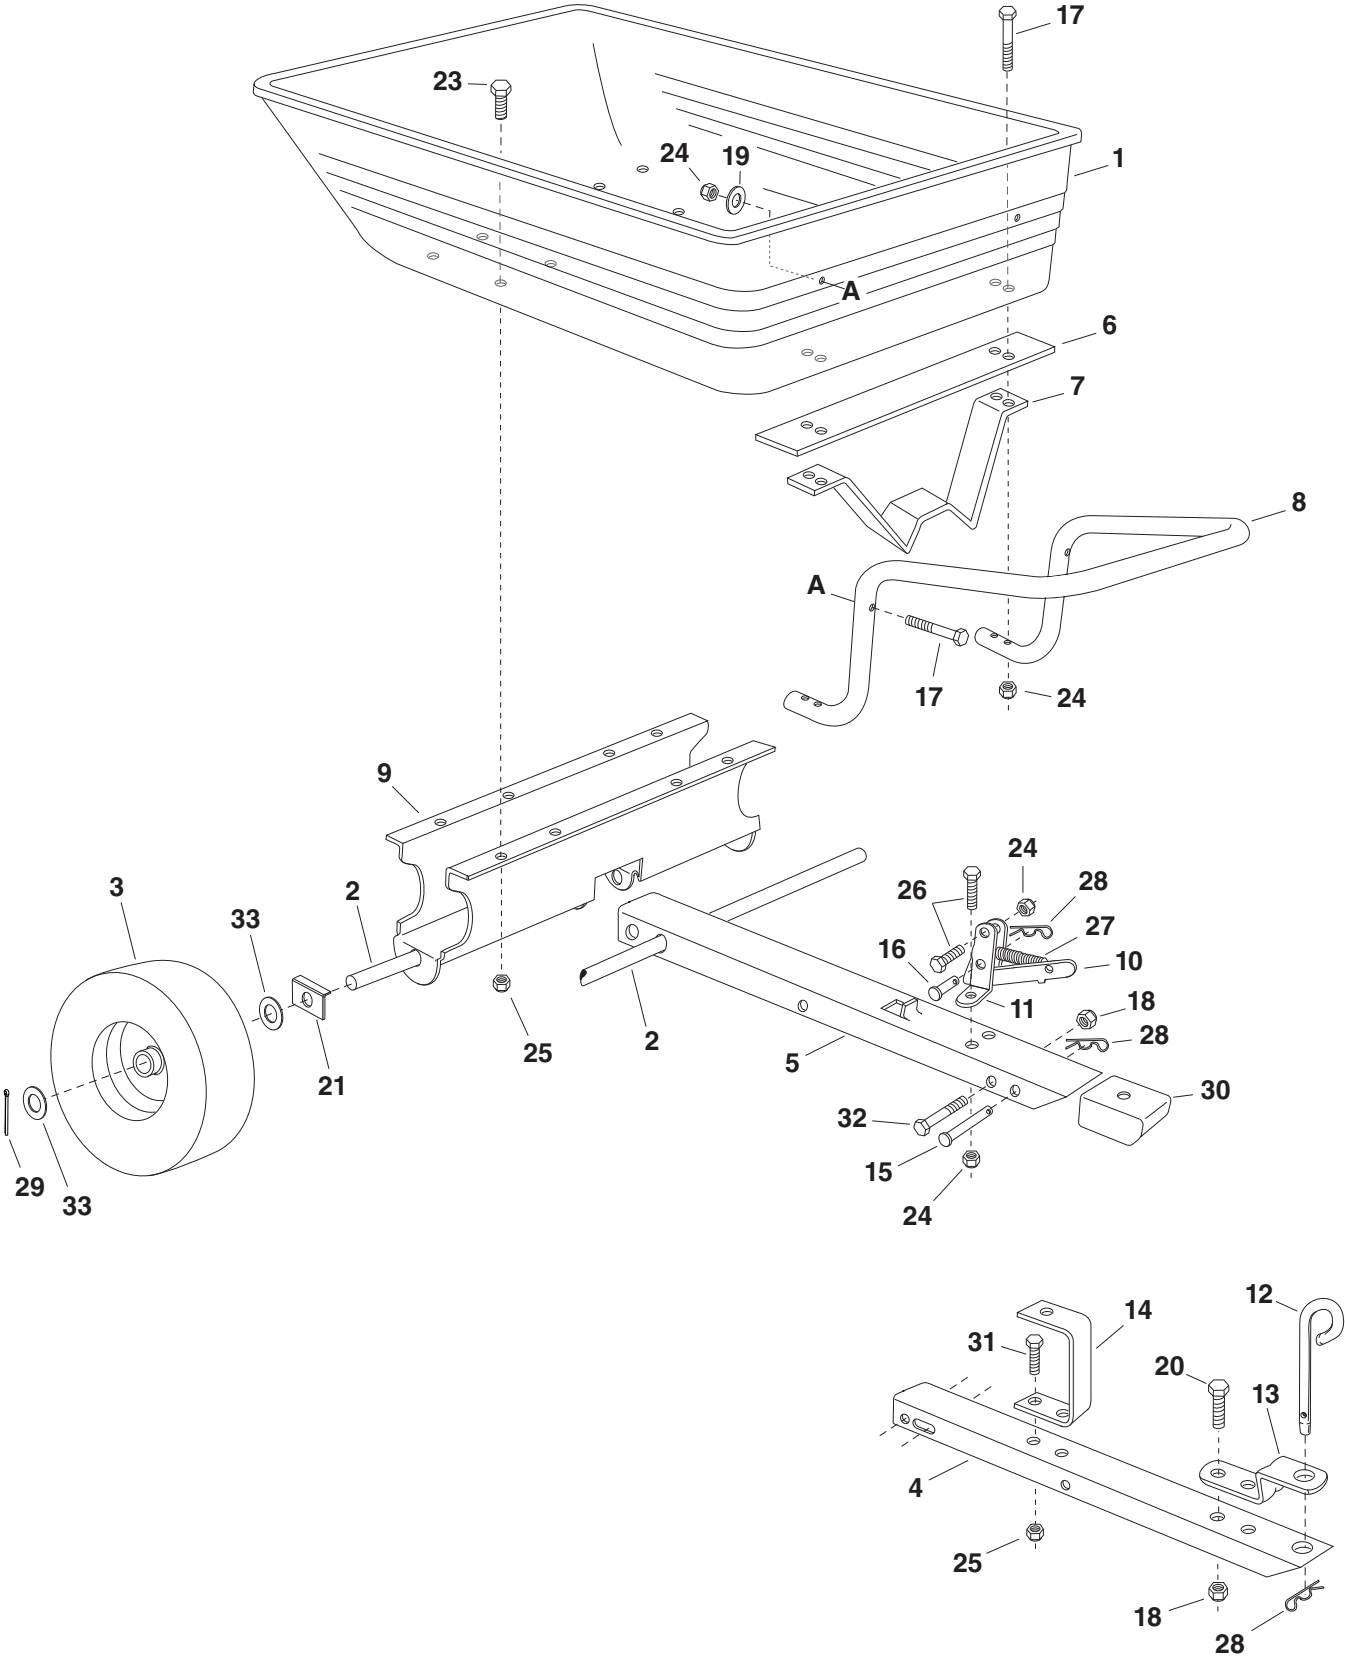

REPAIR PARTS FOR POLY CART MODEL 45-03453

REPAIR PARTS FOR POLY CART MODEL 45-03453

REF. NO.	PART NO.	QTY.	DESCRIPTION
1	40472	1	Poly Tray
2	24908	1	Axle
3	40880	2	Wheel Assembly
4	24392	1	Tongue, Front
5	24391	1	Tongue, Rear
6	24386	1	Latch Stand Plate
7	23297	1	Latch Stand Bracket
8	48834	1	Handle Tube
9	24527	1	Wheel Support
10	62020	1	Latch Lock
11	23470	2	Bracket, Latch Mounting
12	23353	1	Hitch Pin
13	23014	1	Hitch Bracket
14	24390	1	Leg Stand Bracket
15	47029	1	Clevis Pin, 3/8" x 4"
16	45091	1	Clevis Pin 3/8" x 1"
17	1509-69	6	Hex Bolt, 1/4-20 x 1-3/4" Lg. *
18	HA21362	3	Hex Nut, 3/8-16 Nylock
19	43088	2	Washer, Flat 1/4" Std. Wrought
20	43001	2	Hex Bolt, 3/8-16 x 1" Lg. *
21	25910	2	Axle Clip, 5/8"
23	43182	8	Hex Bolt, 5/16-18 x 3/4" Lg.*
24	47189	9	Hex Nut, 1/4-20 Nylock
25	47810	10	Hex Nut, 5/16-18 Nylock
26	43661	3	Hex Bolt, 1/4-20 x 1" Lg. *
27	43000	1	Extension Spring
28	43343	3	Hairpin, Cotter 1/8"
29	43010	2	Cotter Pin, 1/8" x 1-1/4"
30	47038	1	Plastic Cap
31	43063	2	Hex Bolt, 5/16-18 x 1" Lg. *
32	43036	1	Hex Bolt, 3/8-16 x 4" Lg. *
33	R19212016	4	Washer, Flat 5/8"
	41482	1	Owner's Manual